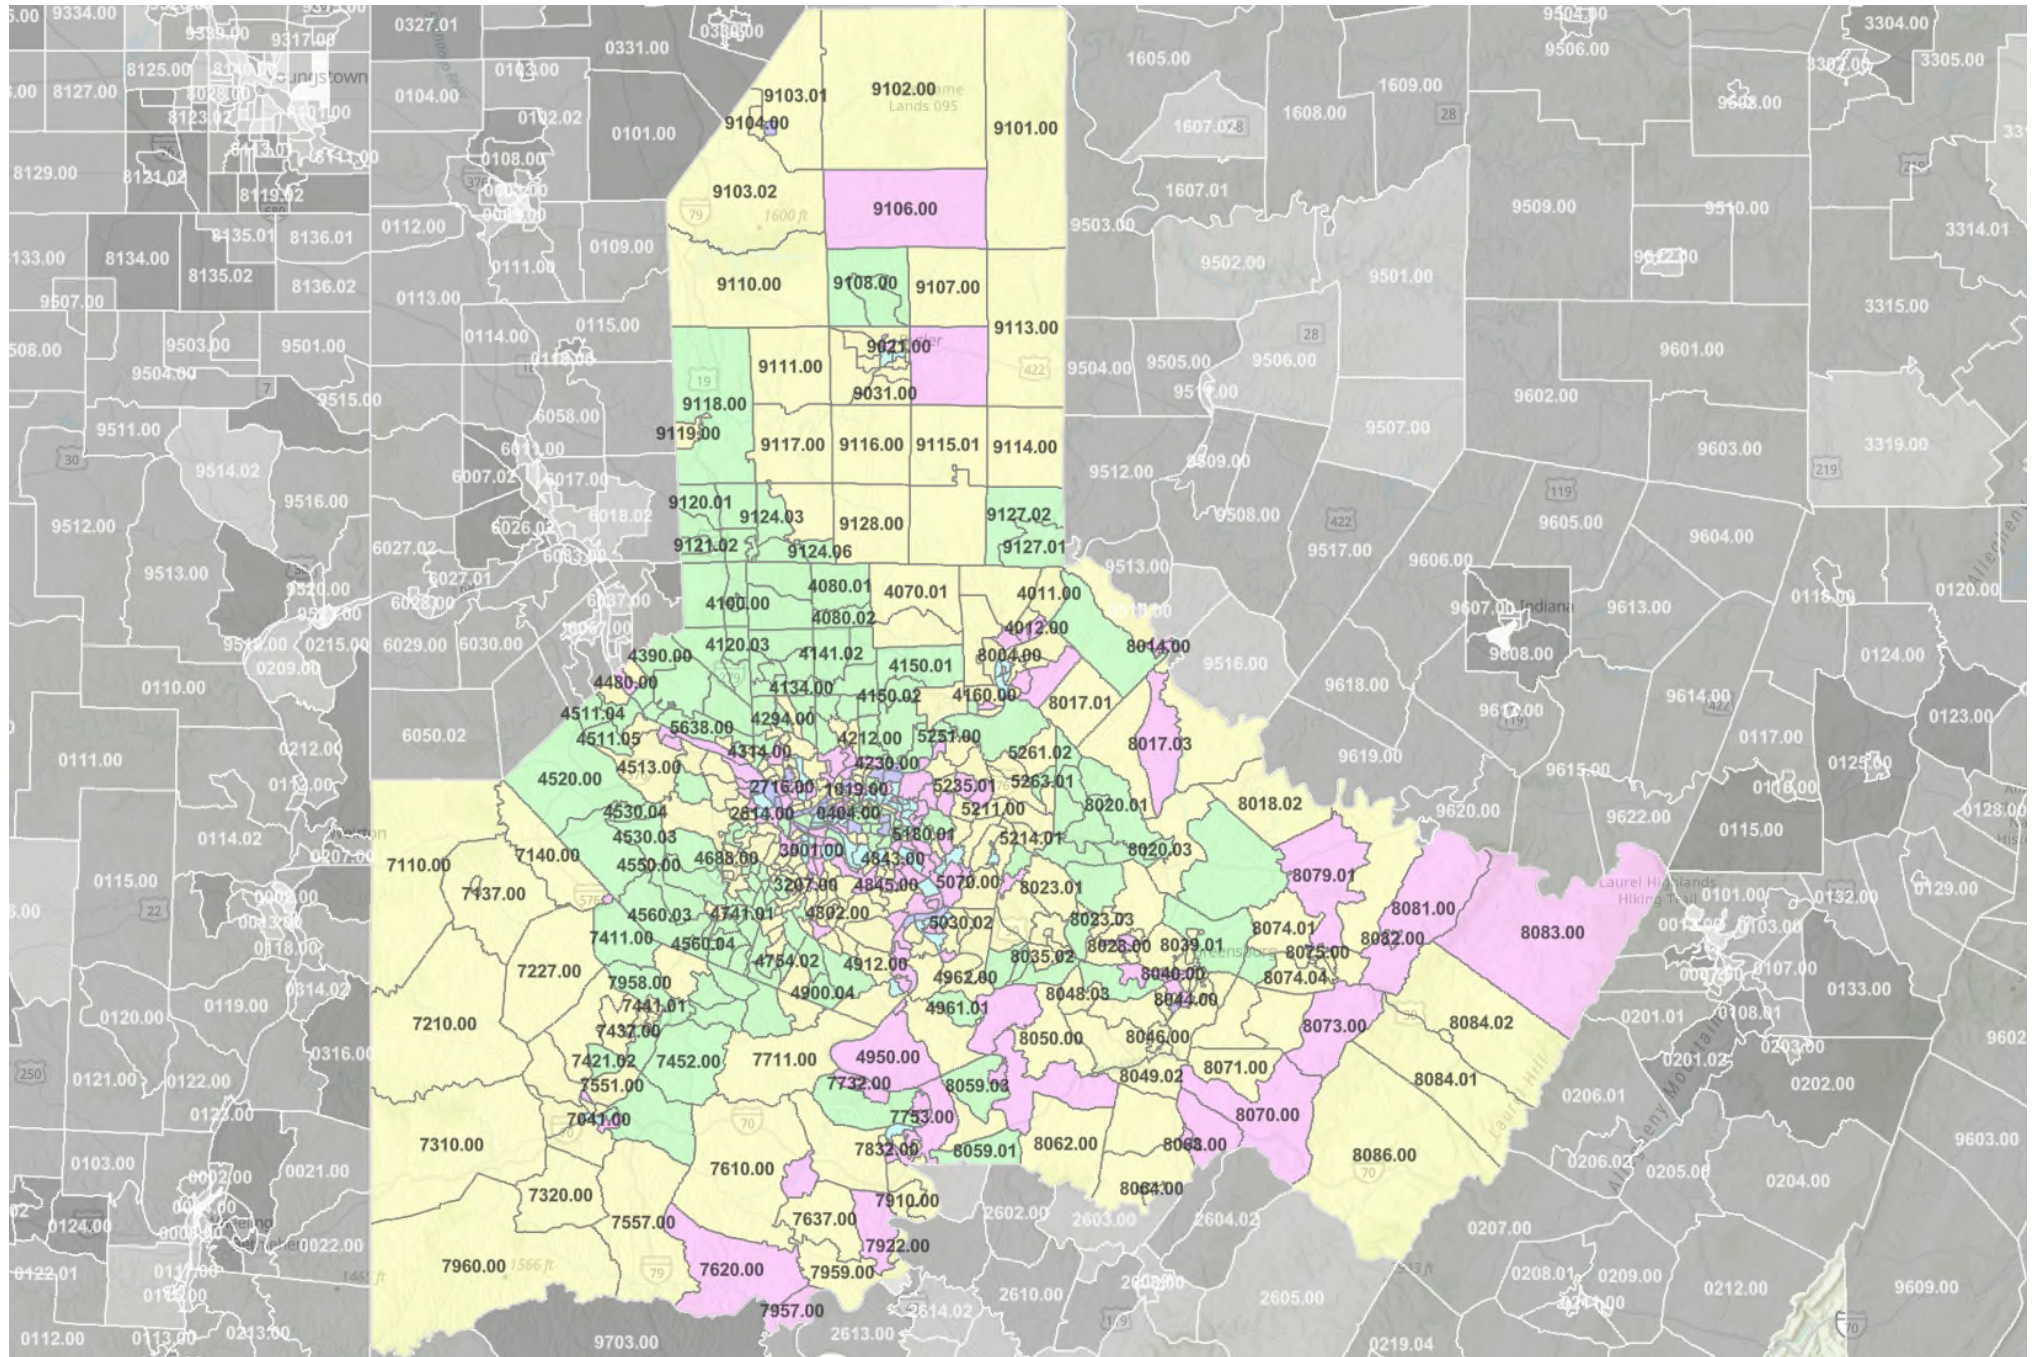

Pittsburgh MSA

Tract Income Level

	Inside - Low
	Inside - Moderate
	Inside - Middle
	Inside - Upper
	Inside - Unclassified
	Outside - Low
	Outside - Moderate
	Outside - Middle
	Outside - Upper
	Outside - Unclassified