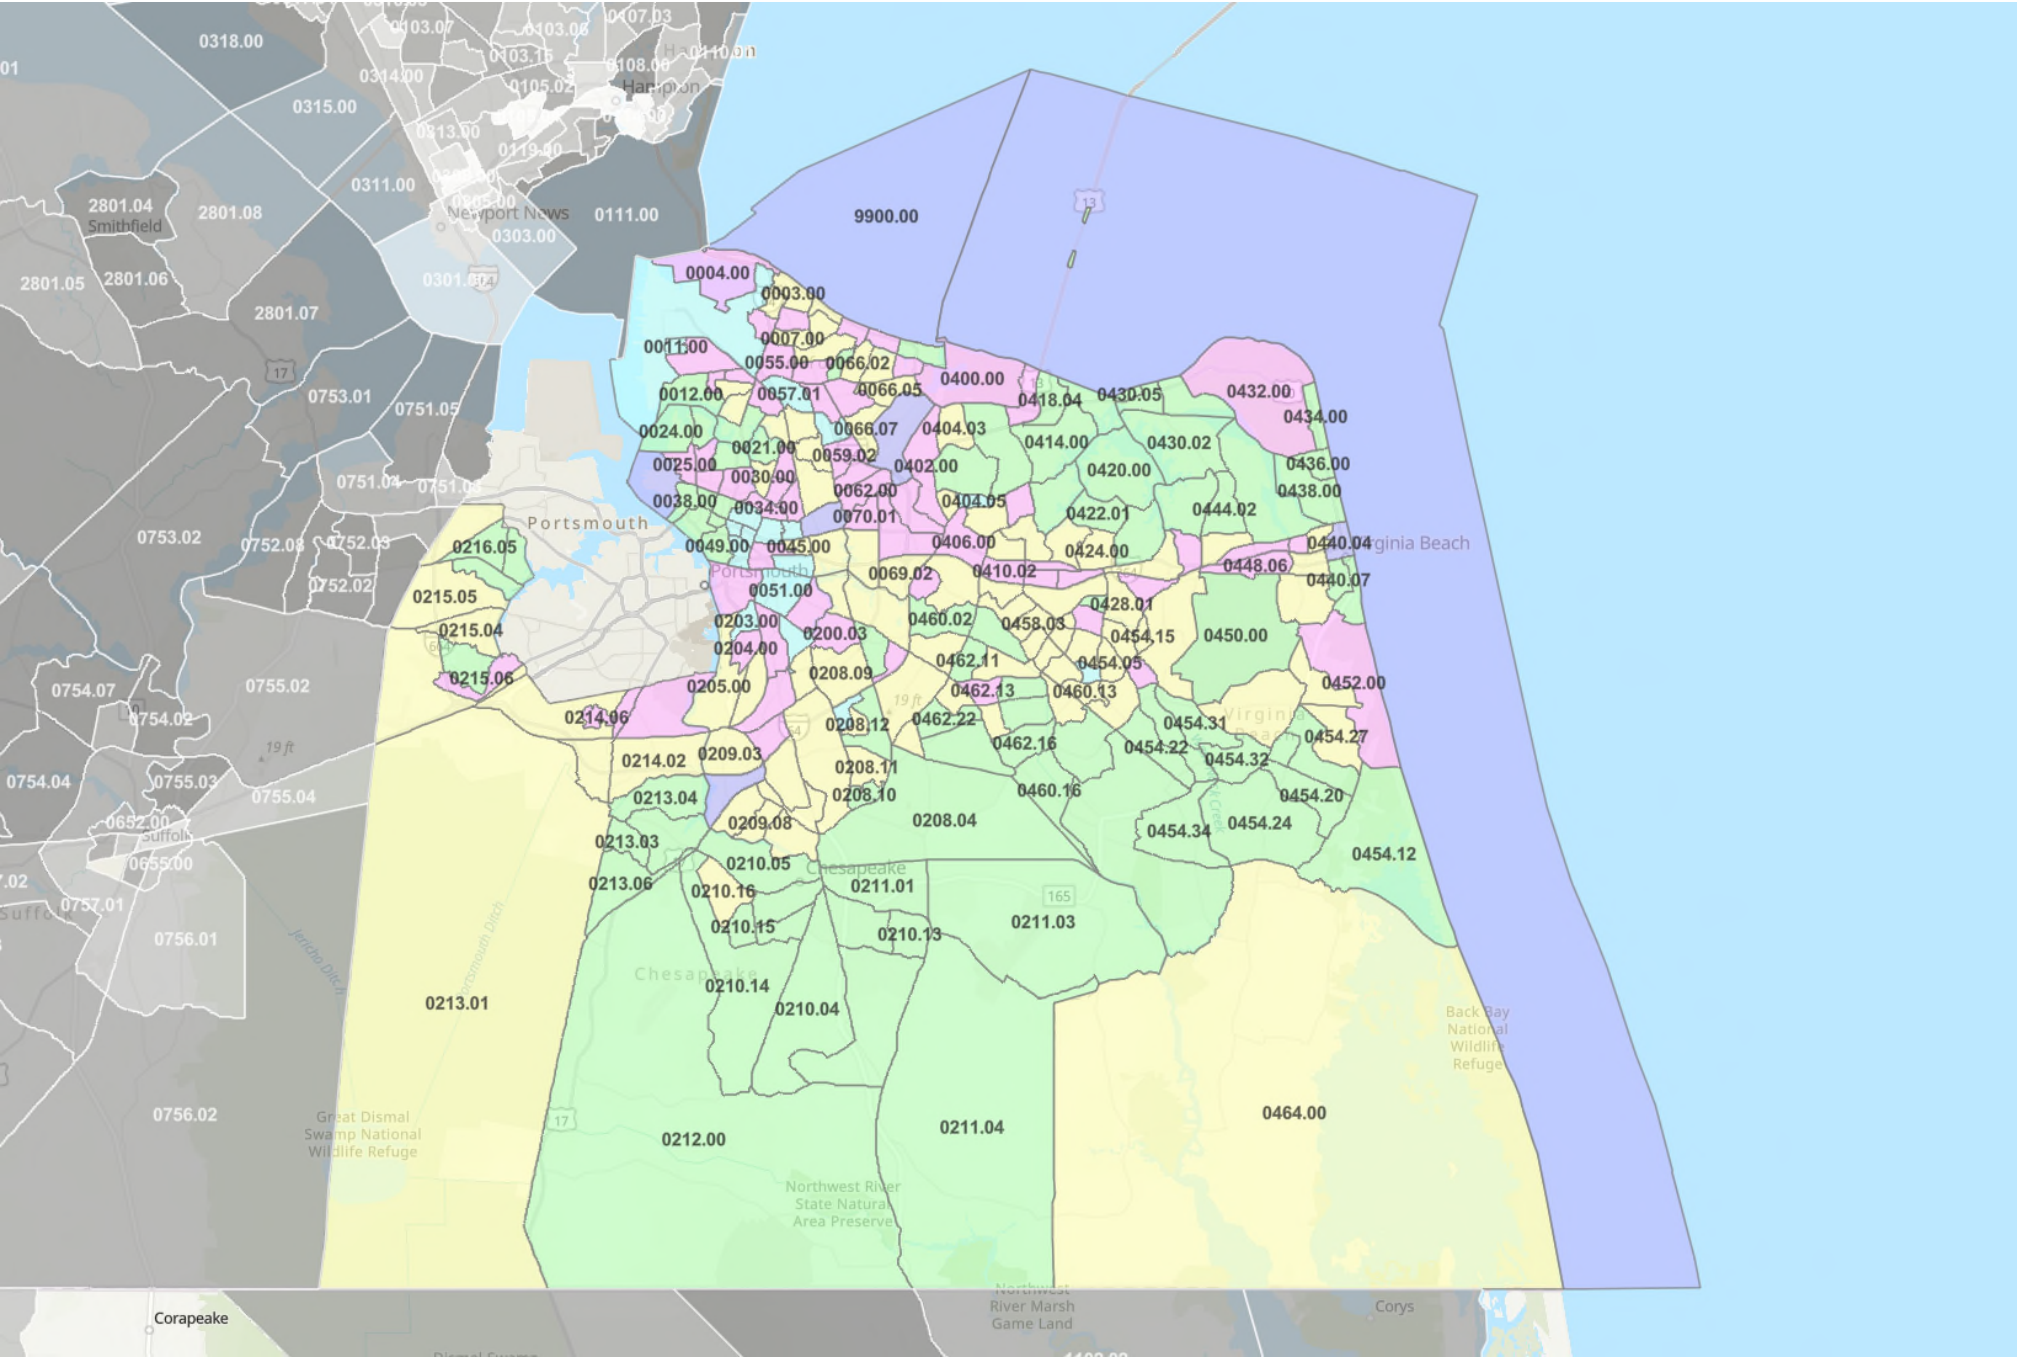

Virginia Beach MSA

Tract Income Level

	Inside - Low
	Inside - Moderate
	Inside - Middle
	Inside - Upper
	Inside - Unclassified
	Outside - Low
	Outside - Moderate
	Outside - Middle
	Outside - Upper
	Outside - Unclassified