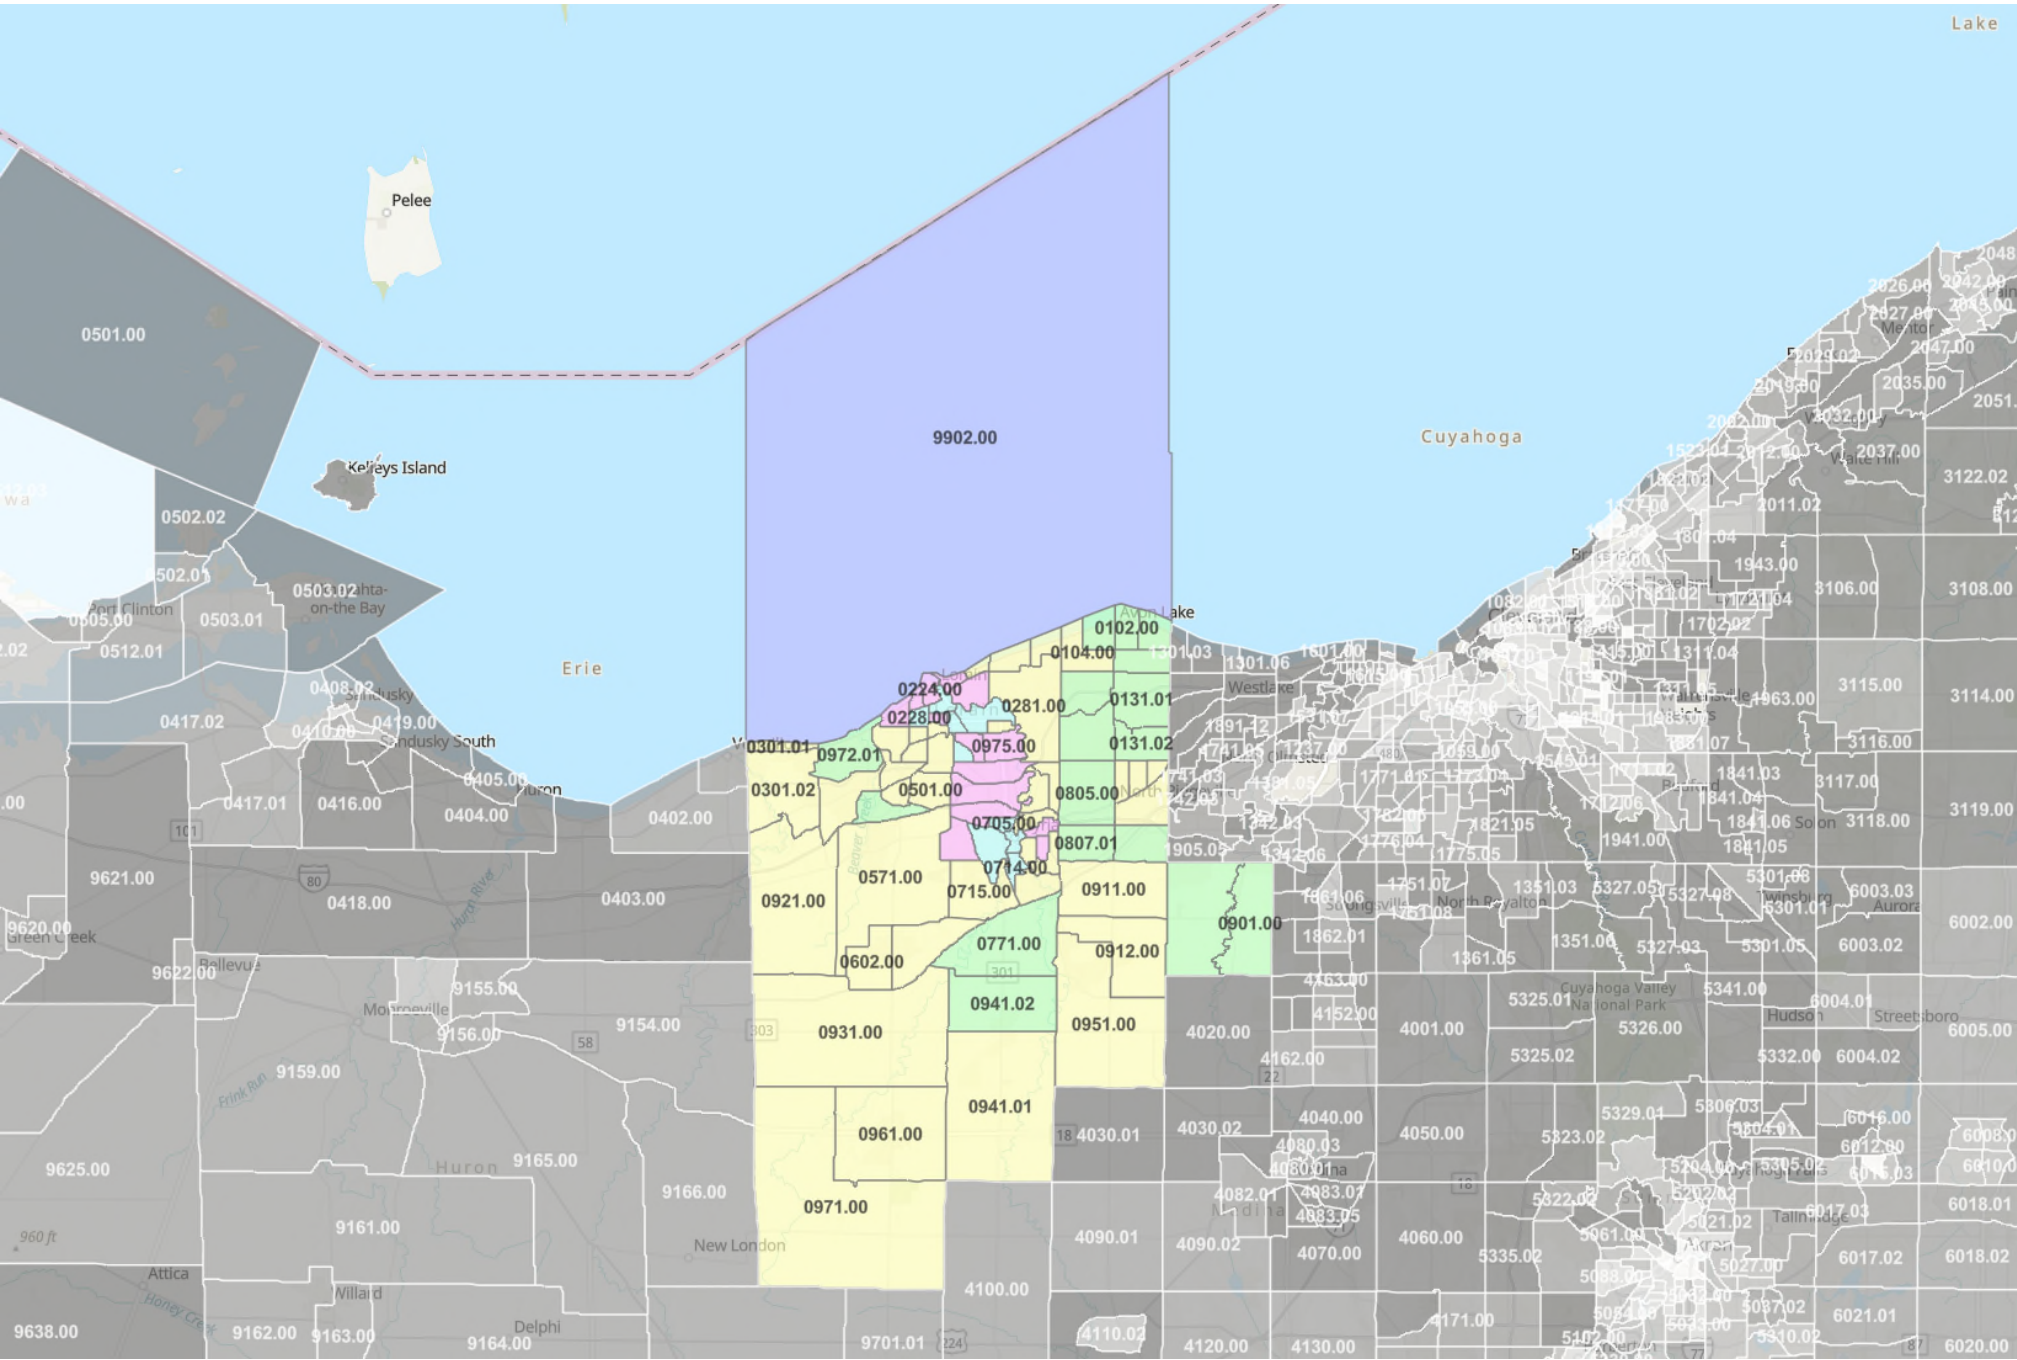

# Lorain County

### Tract Income Level

	Inside - Low
	Inside - Moderate
	Inside - Middle
	Inside - Upper
	Inside - Unclassified
	Outside - Low
	Outside - Moderate
	Outside - Middle
	Outside - Upper
	Outside - Unclassified