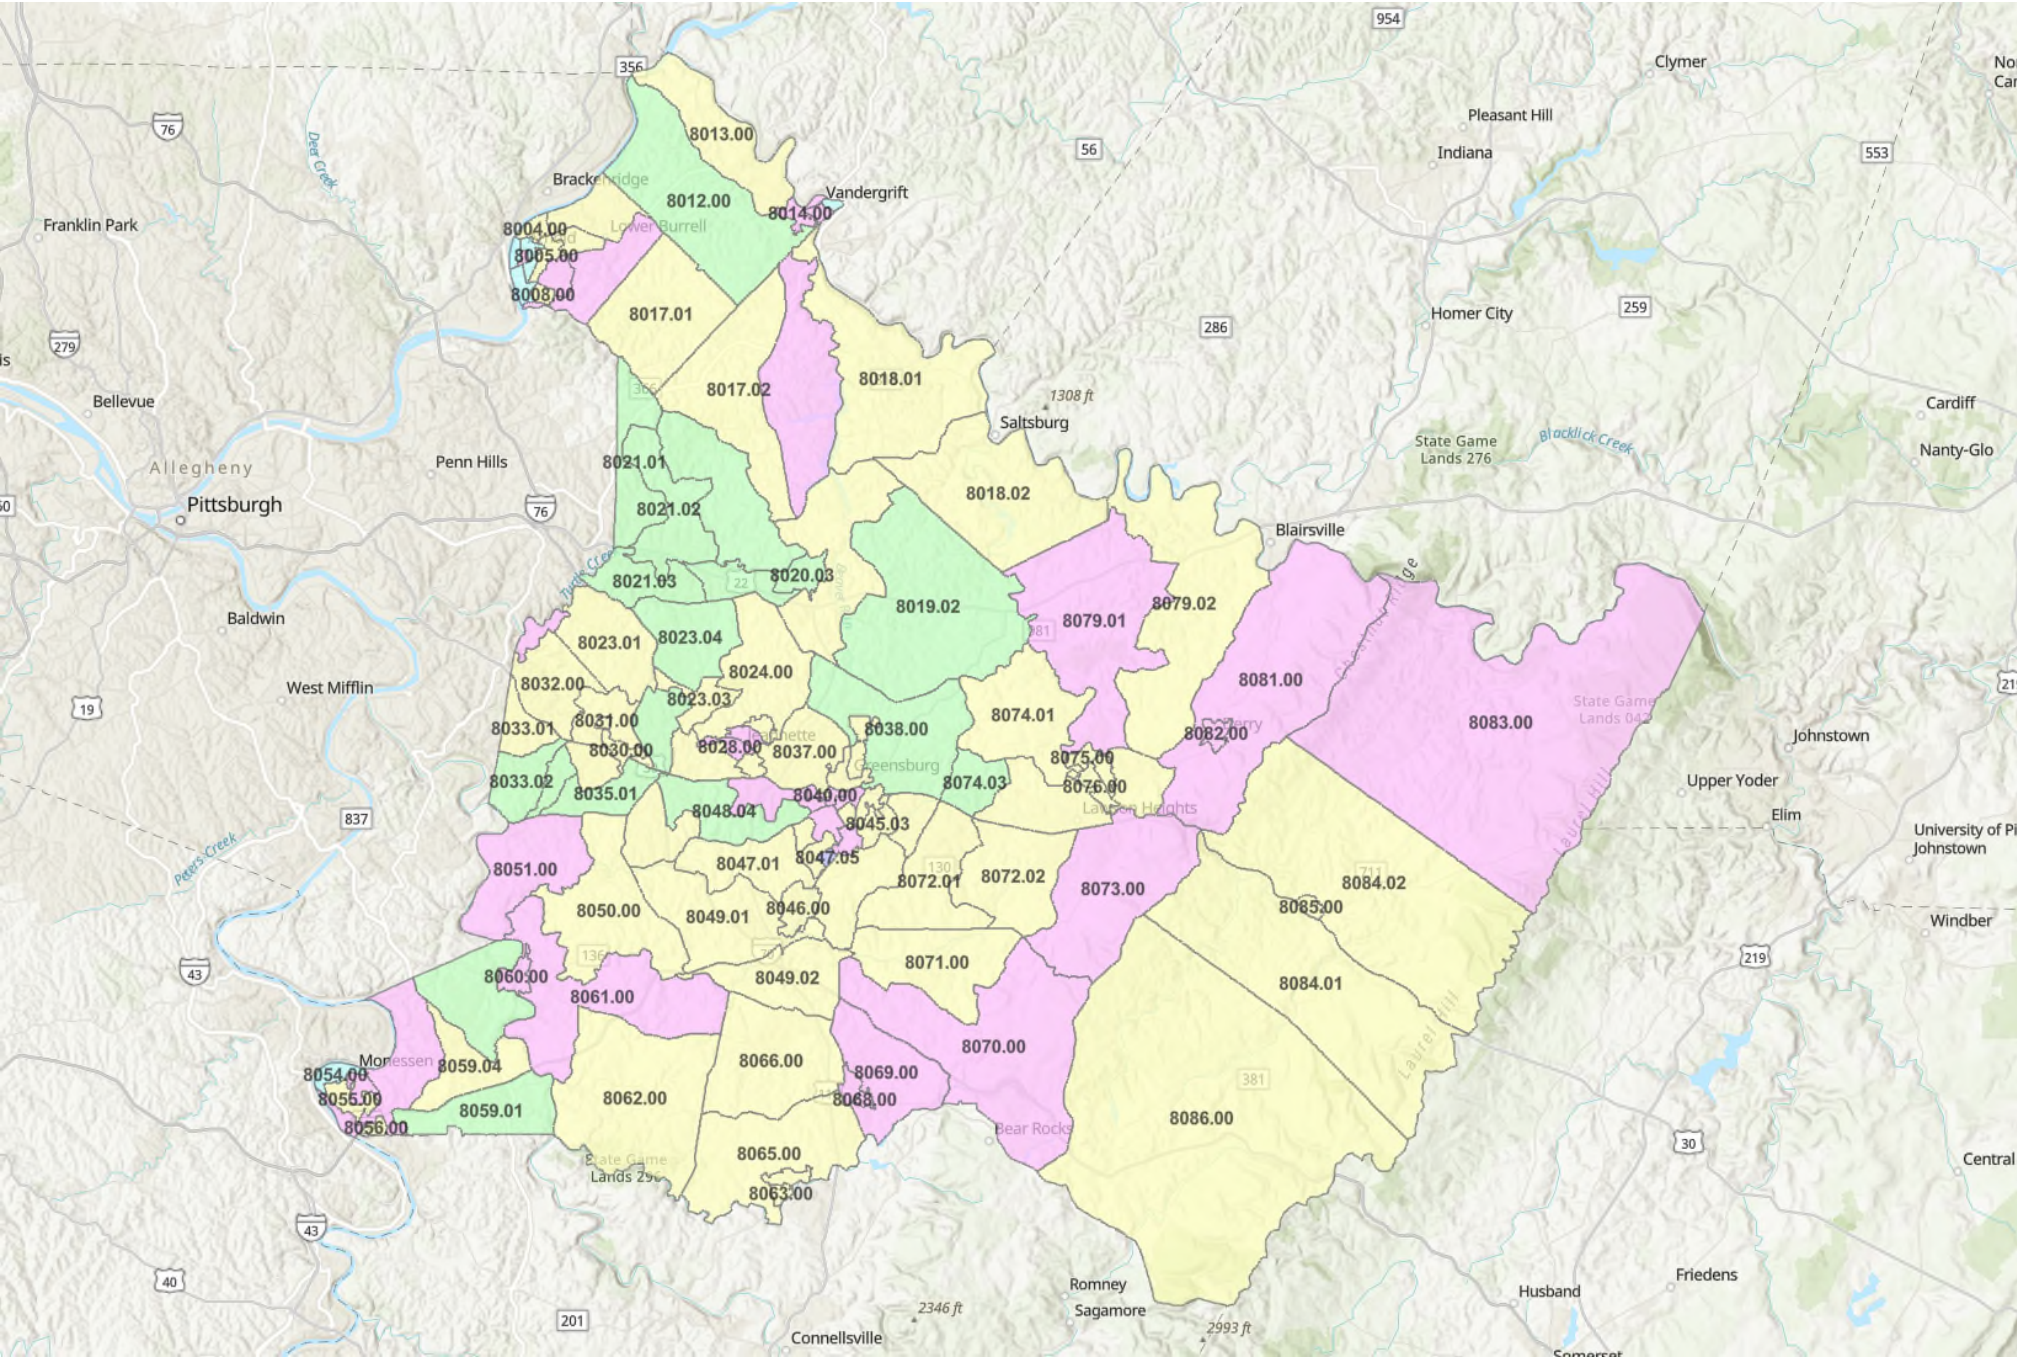

Westmoreland County

Tract Income Level

	Inside - Low
	Inside - Moderate
	Inside - Middle
	Inside - Upper
	Inside - Unclassified
	Outside - Low
	Outside - Moderate
	Outside - Middle
	Outside - Upper
	Outside - Unclassified