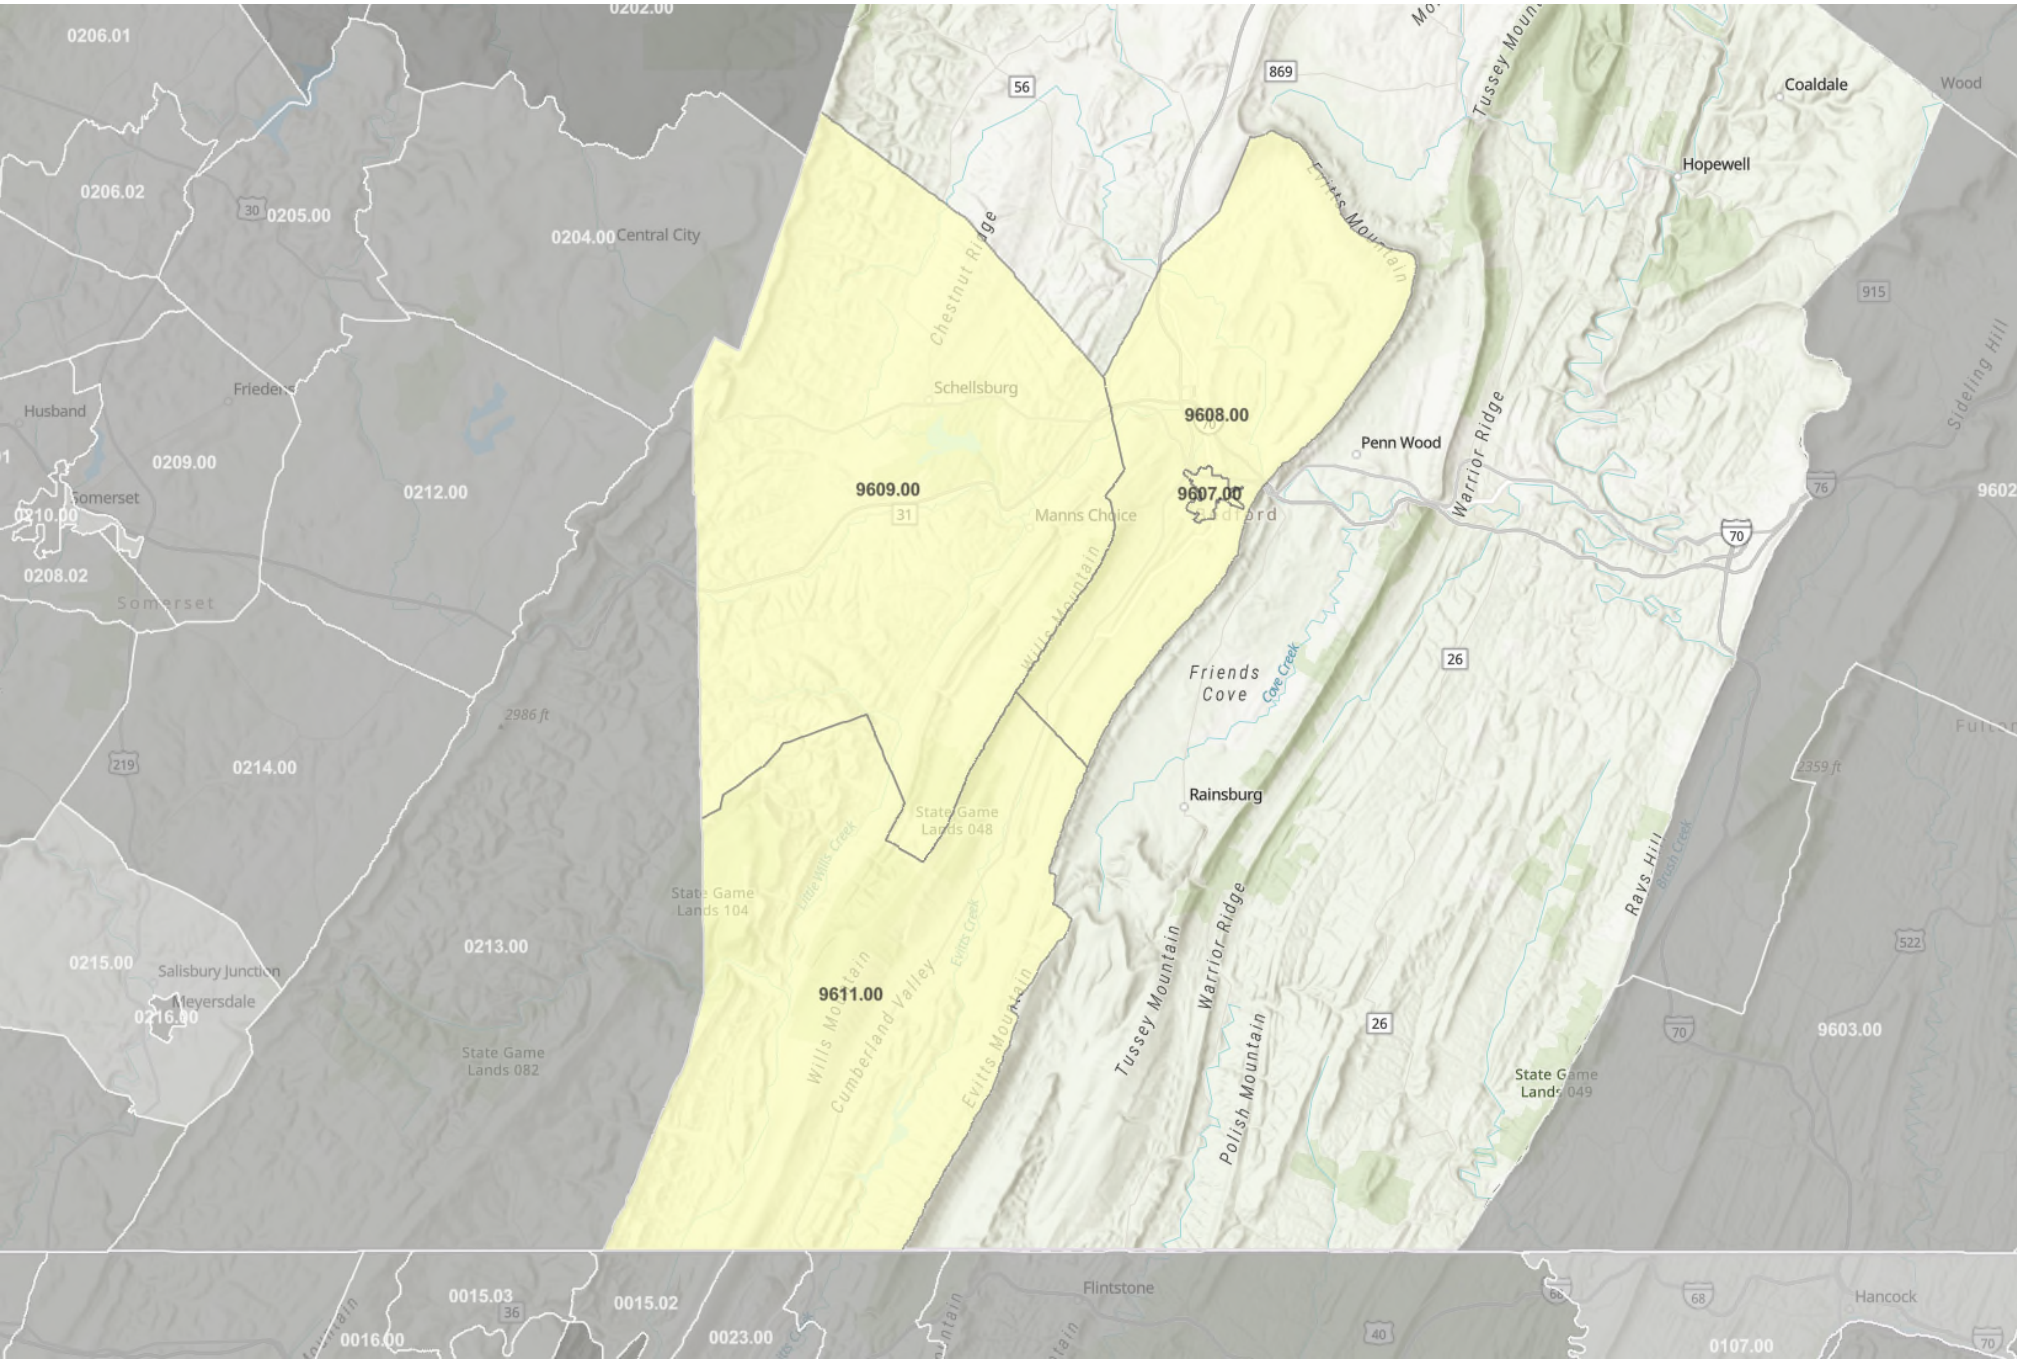

# Bedford County

**Tract Income Level**

Light Blue	Inside - Low
Pink	Inside - Moderate
Yellow	Inside - Middle
Light Green	Inside - Upper
Light Purple	Inside - Unclassified
Light Gray	Outside - Low
Medium Gray	Outside - Moderate
Dark Gray	Outside - Middle
Very Dark Gray	Outside - Upper
White	Outside - Unclassified